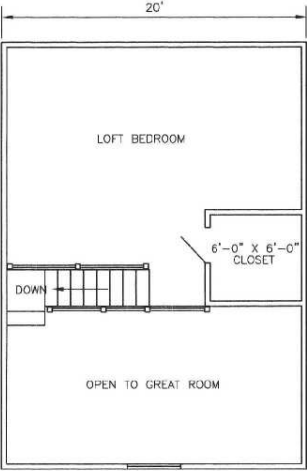

ALL DIMENSIONS ARE APPROXIMATE
ACTUAL LAYOUT MAY BE MODIFIED

FIRST FLOOR PLAN

LOFT AREA PLAN

MODEL LARGE 2BR

GLENDALE YEARROUND SEASONAL CABINS