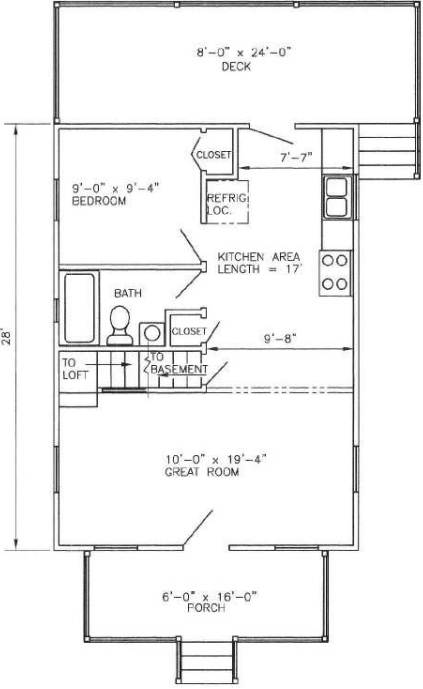

ALL DIMENSIONS ARE APPROXIMATE
ACTUAL LAYOUT MAY BE MODIFIED

FIRST FLOOR PLAN

LOFT AREA PLAN

MODEL LARGE 2BR

GLENDALE YEARROUND SEASONAL CABINS