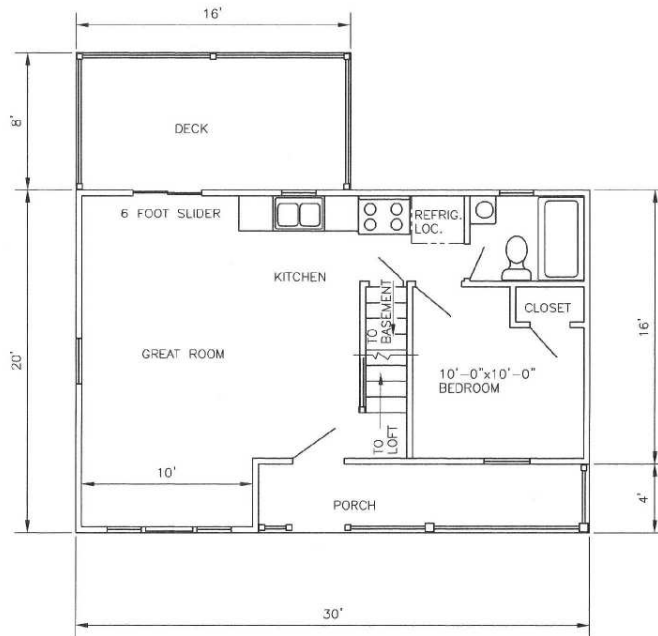

ALL DIMENSIONS ARE APPROXIMATE
ACTUAL LAYOUT MAY BE MODIFIED

FIRST FLOOR PLAN

LOFT AREA PLAN

MODEL MED 2BR

GLENDALE YEAROUND
SEASONAL CABINS