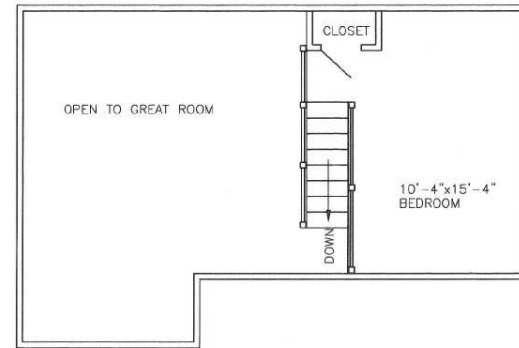

ALL DIMENSIONS ARE APPROXIMATE
ACTUAL LAYOUT MAY BE MODIFIED

FIRST FLOOR PLAN

LOFT AREA PLAN

MODEL MED 2BR

GLENDALE YEAROUND
SEASONAL CABINS