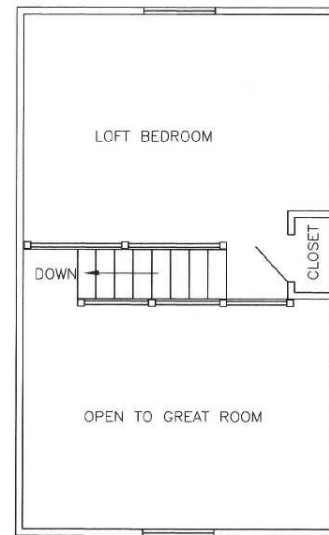

FIRST FLOOR PLAN

ALL DIMENSIONS ARE APPROXIMATE
ACTUAL LAYOUT MAY BE MODIFIED

LOFT AREA PLAN

GLENDALE YEAROUND
SEASONAL CABINS

MODEL SM 1BR