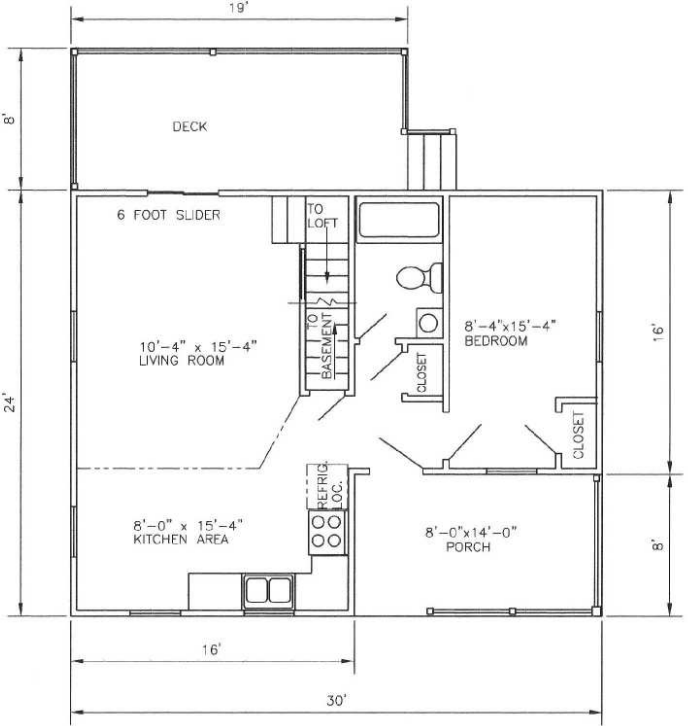

ALL DIMENSIONS ARE APPROXIMATE  
ACTUAL LAYOUT MAY BE MODIFIED

FIRST FLOOR PLAN

LOFT AREA PLAN

MODEL X-LARGE 2BR

GLENDALE YEAROUND  
SEASONAL CABINS