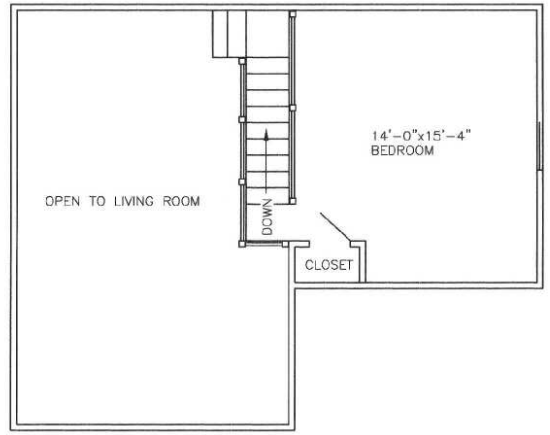

ALL DIMENSIONS ARE APPROXIMATE  
ACTUAL LAYOUT MAY BE MODIFIED

FIRST FLOOR PLAN

LOFT AREA PLAN

MODEL X-LARGE 2BR

GLENDALE YEAROUND  
SEASONAL CABINS